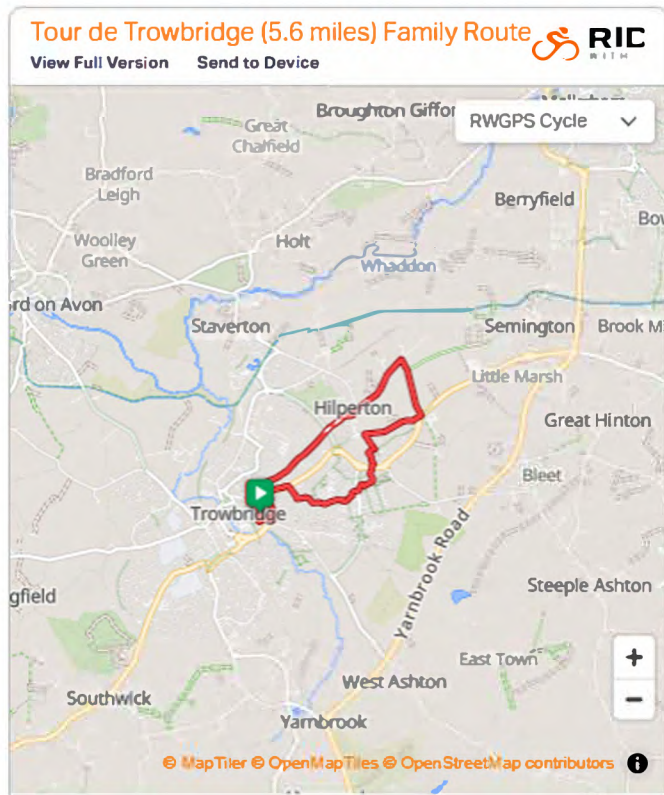

5.6 mile route for less experienced riders and families with younger children

- A choice of three fully marked routes and a shorter five-mile route for younger cyclists
- Route map and GPS files
- Feed stations on the long and medium routes
- On-course first aid and mechanical support
- A medal at the end of your ride

**TOUR DE
TROWBRIDGE
2026**