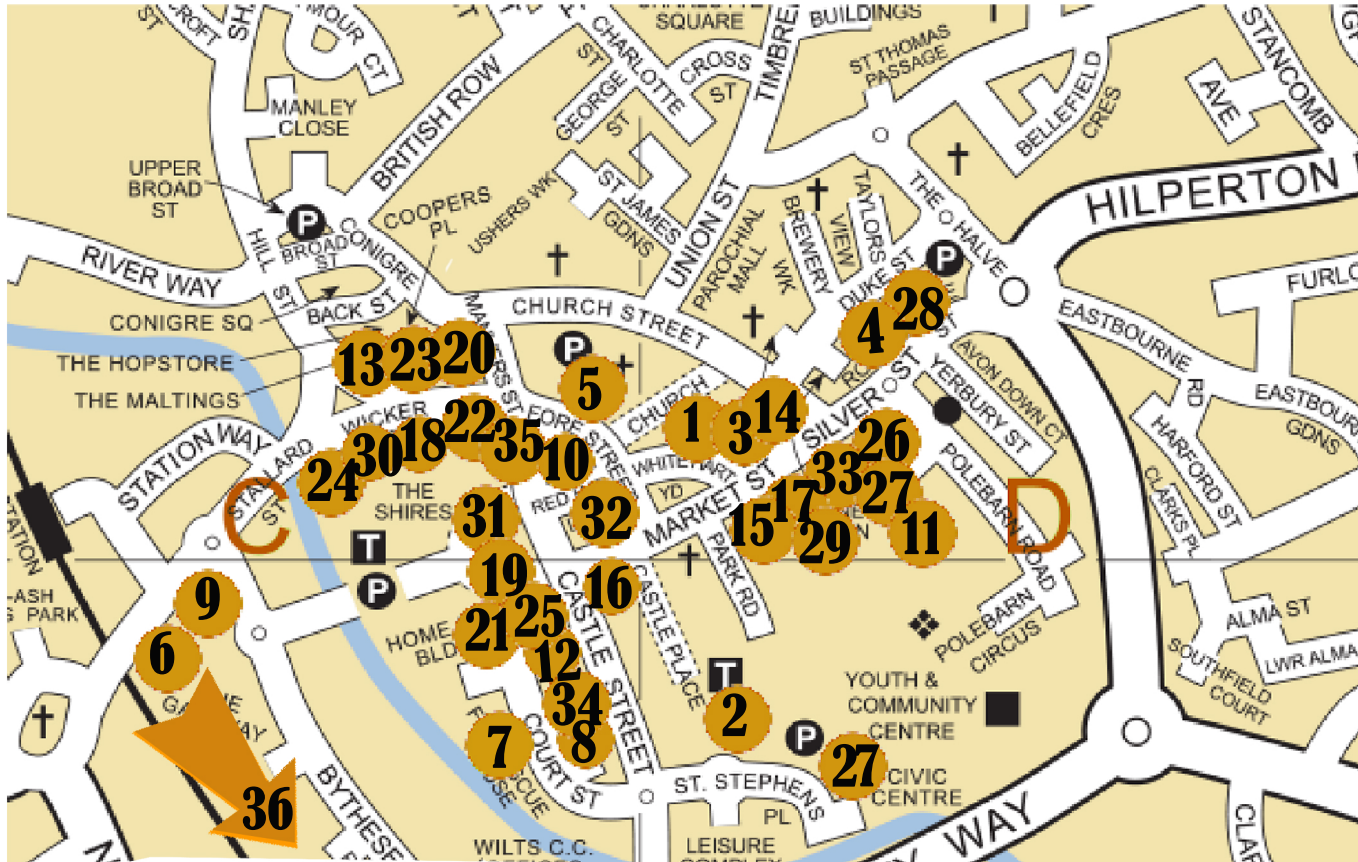

trowbridgechamber.com